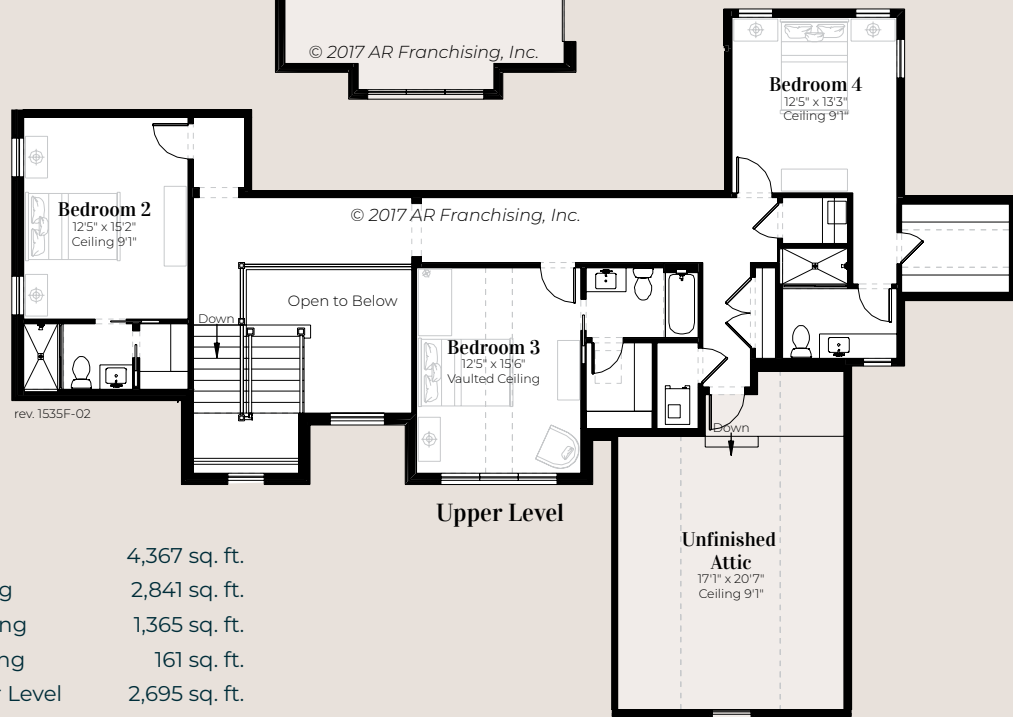

77'9"
88'10"

Main Level

Upper Level

Harrison 1535

Den	Living	4,367 sq. ft.
Great Room	Main Level Living	2,841 sq. ft.
	Upper Level Living	1,365 sq. ft.
4 Bedrooms	Lower Level Living	161 sq. ft.
	Unfinished Lower Level	2,695 sq. ft.
4 Bathrooms	Unfinished Attic	432 sq. ft.
1 Half Bathroom	Porch	361 sq. ft.
	Garages	1,128 sq. ft.
	Entry Porch	51 sq. ft.
	Total	9,034 sq. ft.

Elevation A – English Country

Elevation B – American Farm House

Elevation C – French Country

Harrison 1535

Additional elevations and custom elevation designs, available. Contact your Sales Consultant for more details.