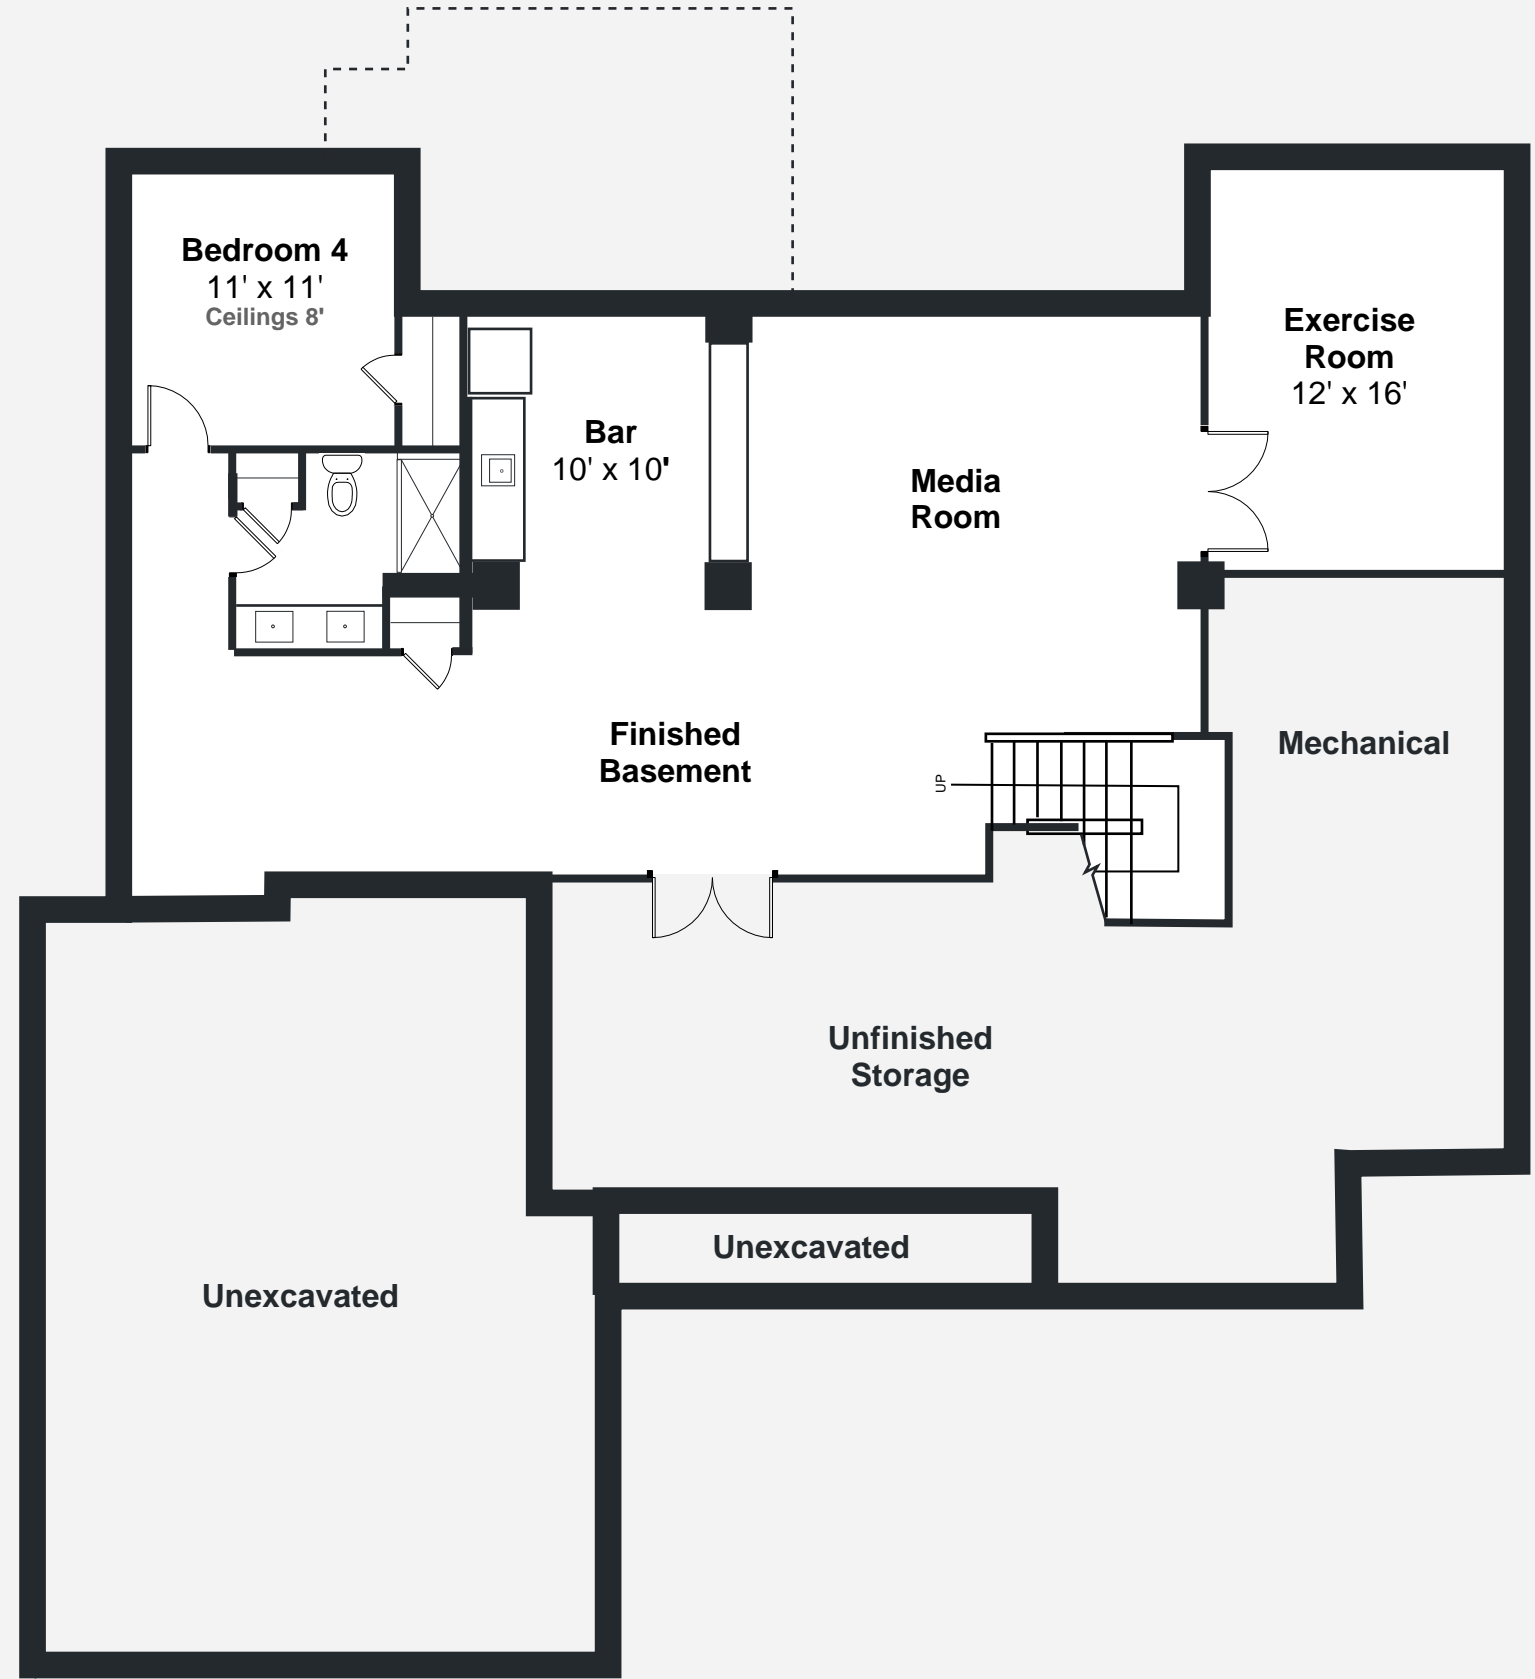

THE VAQUERO

Living	3,785 sq. ft.
First Floor Living	2,435 sq. ft.
Lower Level Living	1,350 sq. ft.
Covered Porch	180 sq. ft.
Garage	710 sq. ft.
Entry	80 sq. ft.

TOTAL 4,755 SQ. FT.

Disclaimer - room sizes and sq. ft. are all approximate. Actual square footage and room sizes will be on construction drawings.